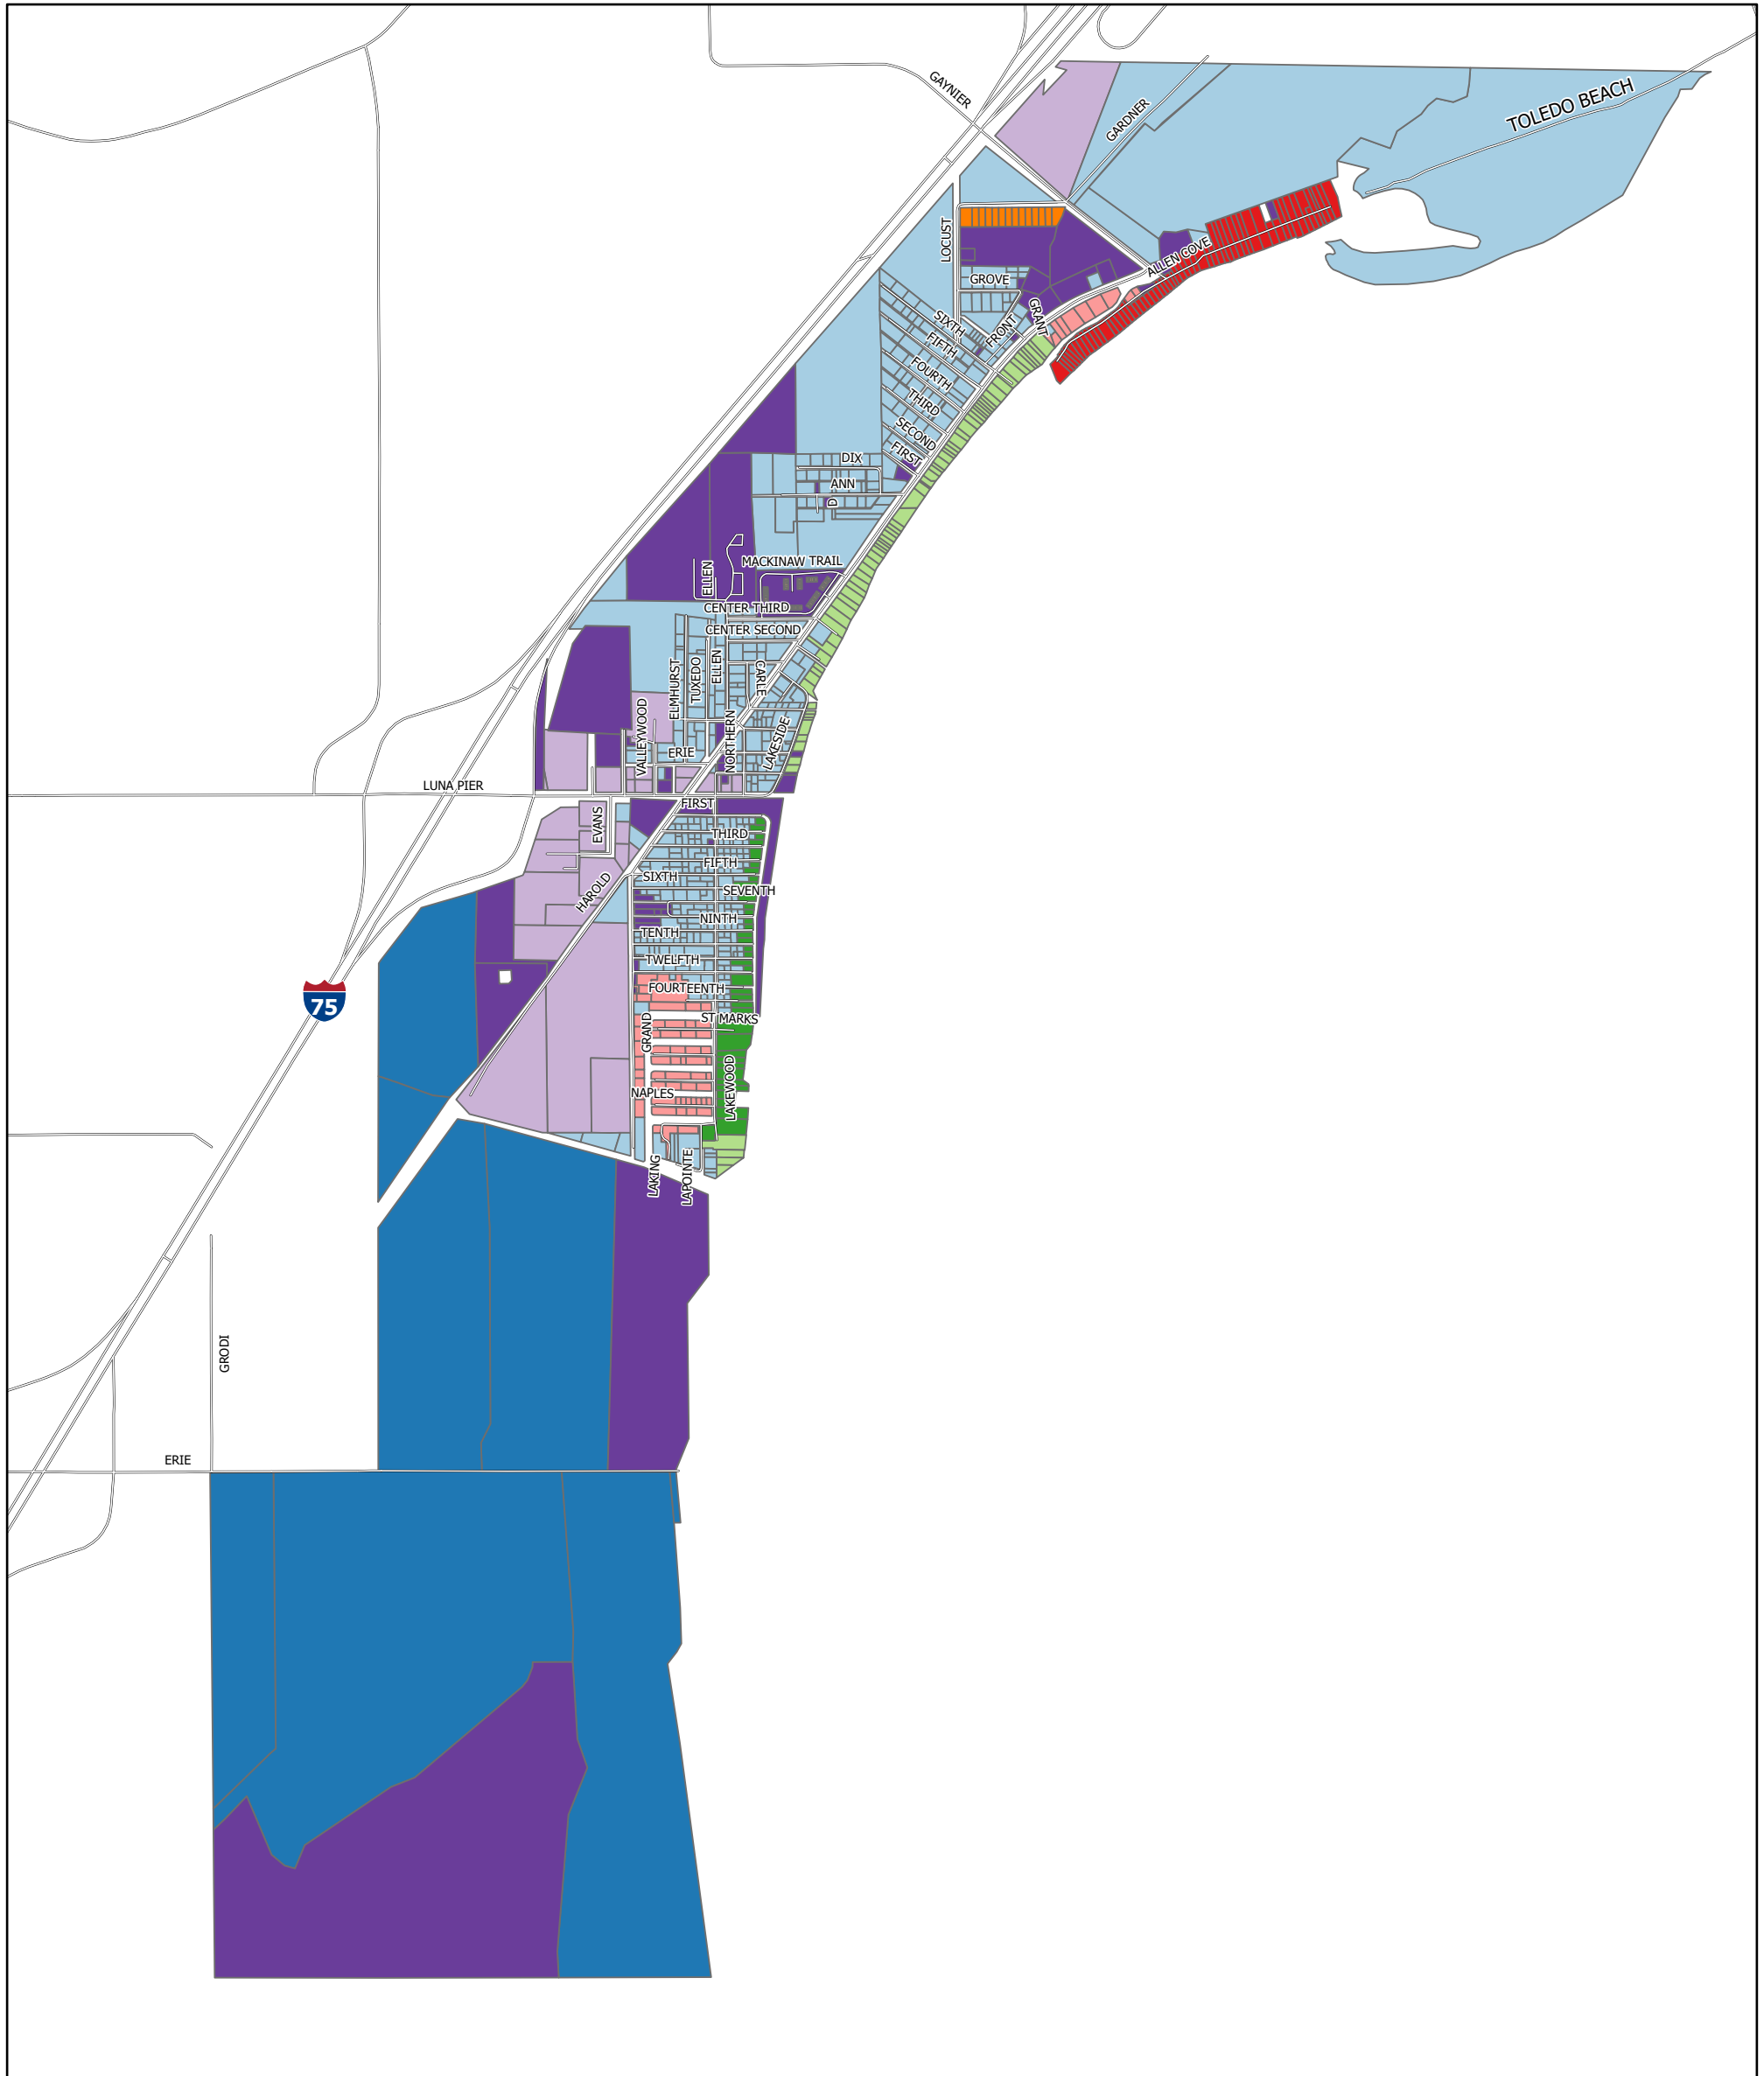

City of Luna Pier Land Code Map 2023

LANDCODE			
	Backlots		Lakefront
	Industrial		Lake Access South
			Canal
			Allens Cove
			6
			Evans Landing
			Commercial
			Tax Exempt